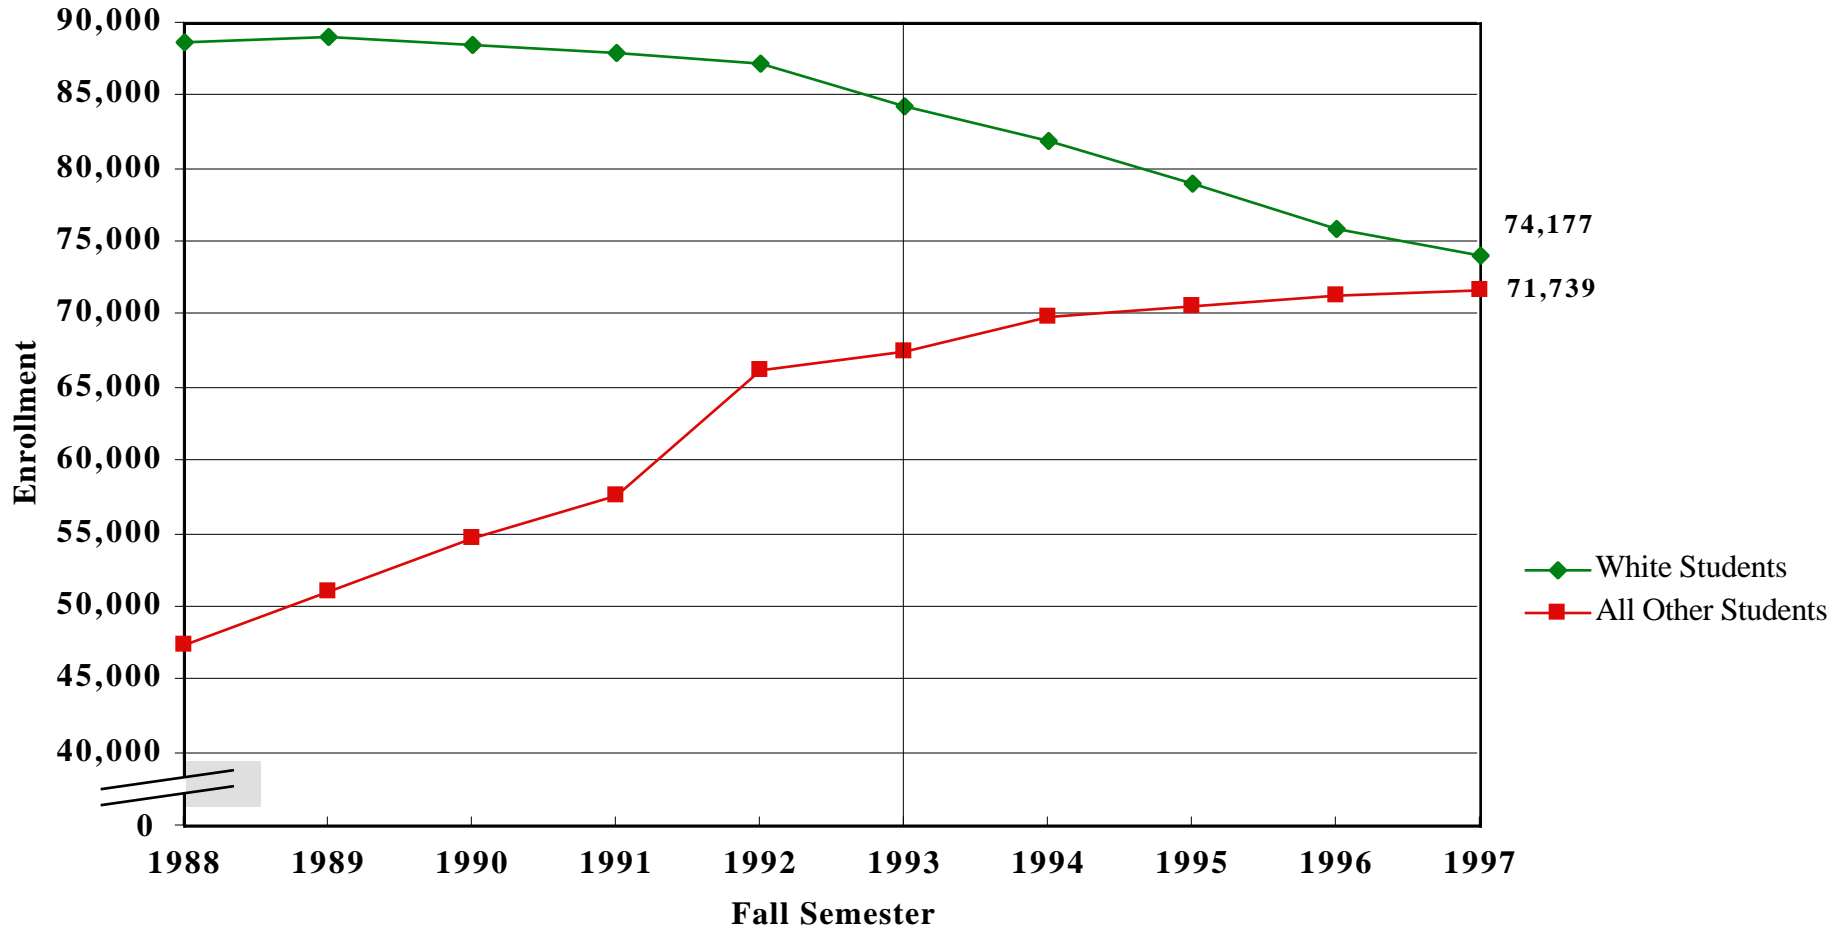

**THE UNIVERSITY OF TEXAS SYSTEM  
STUDENT ENROLLMENT TREND BY ETHNIC ORIGIN  
WHITE VS. ALL OTHER  
FALL 1988 - 1997**

Source of data: Texas Higher Education Coordinating Board data (Fall 1997 preliminary)

Notes: Although UT Pan American and UT Brownsville did not become part of the UT System until 1989, their student enrollments are included in all years to provide a historical perspective.

An educational partnership between UT Brownsville and Texas Southmost College was established Fall 1992, which has resulted with the inclusion of Texas Southmost students in the totals.