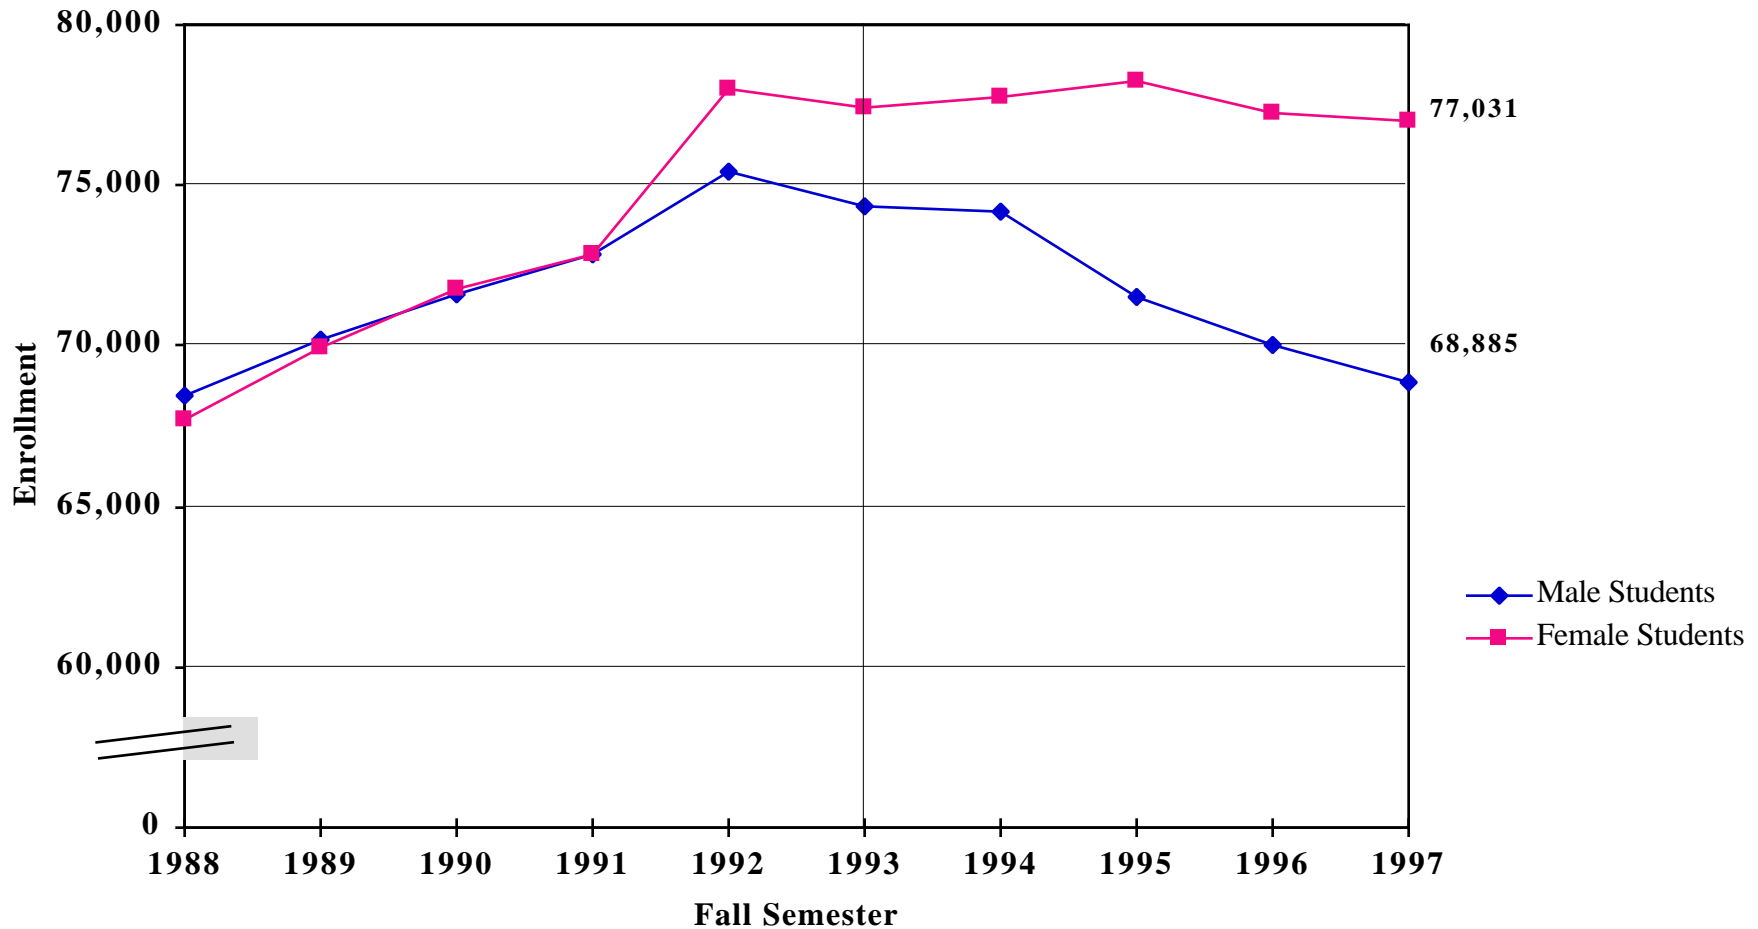

**THE UNIVERSITY OF TEXAS SYSTEM  
STUDENT ENROLLMENT TREND BY GENDER  
FALL 1988 - 1997**

**Source of data:** Texas Higher Education Coordinating Board data (Fall 1997 preliminary)

**Notes:** Although UT Pan American and UT Brownsville did not become part of the UT System until 1989, their student enrollments are included in all years to provide a historical perspective.

An educational partnership between UT Brownsville and Texas Southmost College was established Fall 1992, which has resulted with the inclusion of Texas Southmost students in the totals.