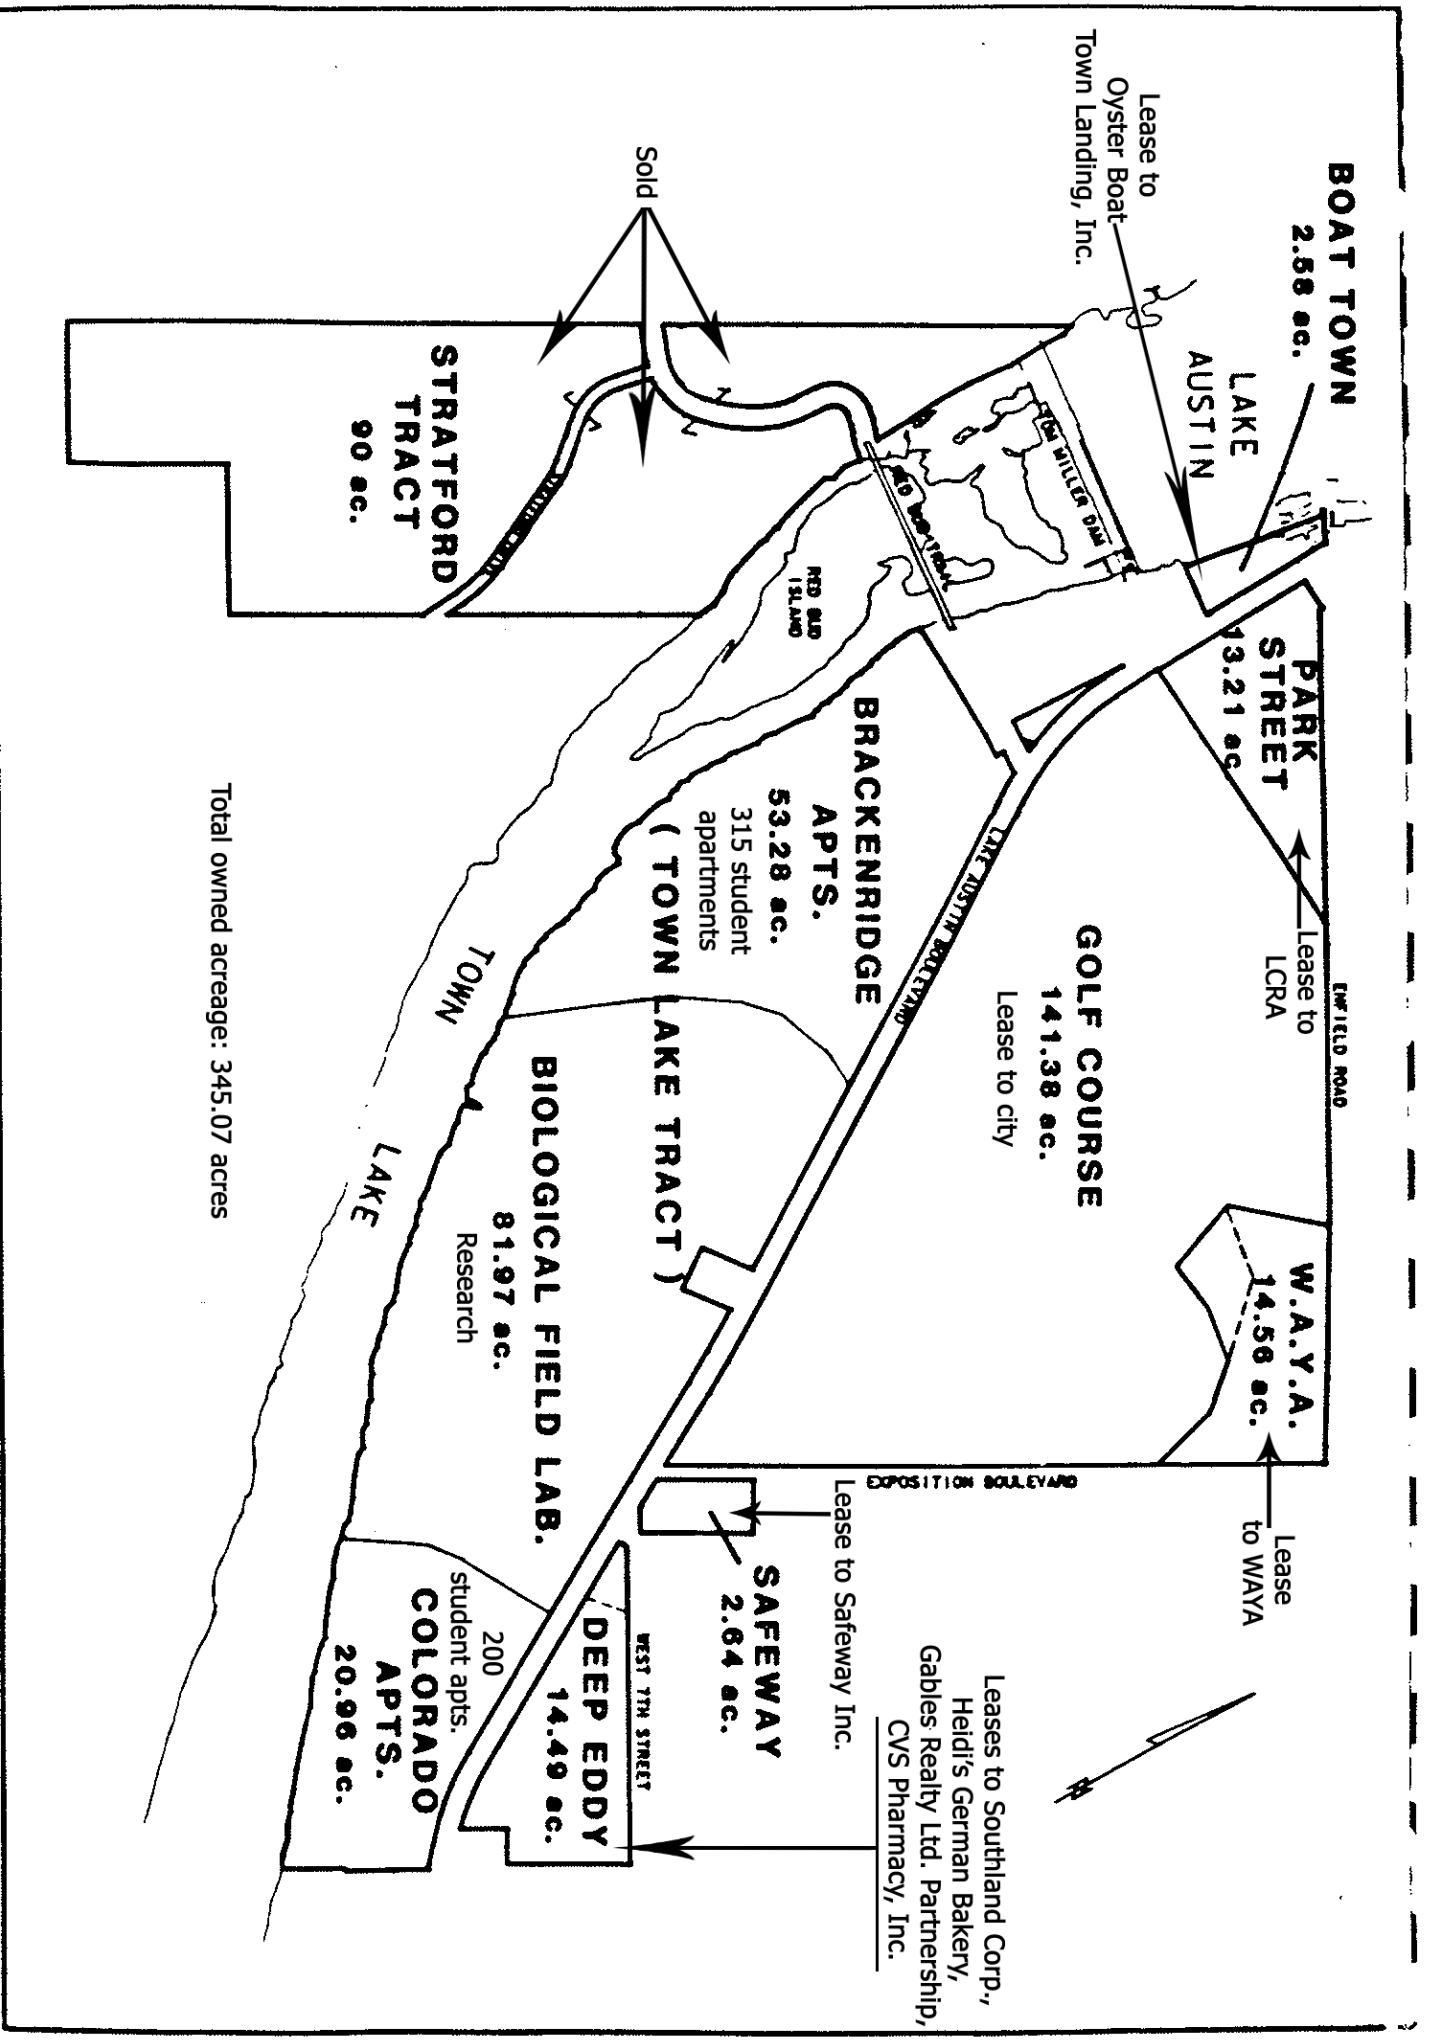

Litchfield/Jamerson & Associates, Inc.
 11000 STE. 100 DALLAS, TX 75243
 972 442-2222 FAX 972 442-2222
 972 442-2222

UNIVERSITY OF TEXAS
 BRACKENRIDGE TRACT

NO.	CONTRACT	DATE	REMARKS

Total owned acreage: 345.07 acres